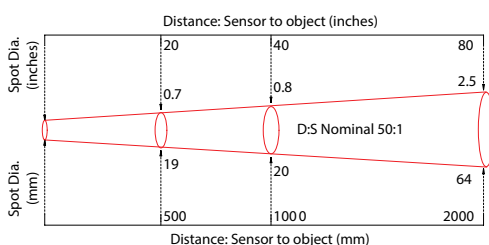

Handheld Infrared Thermometer

- Wide temperature range, -50°C to 1000°C
- Narrow 50:1 field of view
- USB Data Output (ST689)
- Input for type K thermocouple (ST689)
- Built-in laser pointer to improve aim
- Adjustable emissivity
- Adjustable high and low alarms
- Backlit LCD display
- °C/°F switchable
- Fast sampling time
- Auto-hold and power off
- High quality construction

GENERAL SPECIFICATIONS

Field-of-view	50:1
Temperature Range	-50°C to 1000°C (-58°F to 1832°F)
Accuracy*	±3°C (±5°F) from -50°C to -20°C (-58°F to -4°F) ±2°C (±3°F) from -20°C to 100°C (-4°F to 212°F) ±2% above 100°C (212°F)
Spectral Range	8 to 14µm
Repeatability	±1°C (±2°F)
Resolution	0.1°C (0.1°F)
Response Time	500ms
Ambient Range	0°C to 50°C (32°F to 122°F), 10% to 90%RH
Power OFF	Automatic after approx. 6s
Display	4-digit LCD with backlighting
Battery Type	9V, PP3
Dimensions	200mm x 127mm x 47mm
Weight	330g

*Accuracy is given at ambient temperature of 25°C (77°F)

	ST688	ST689
Emissivity	Adjustable 0.1 to 1.0	Adjustable 0.1 to 1.0
Type K Thermocouple Input	NO	YES
USB Data Output	NO	YES
10 point memory	YES	YES
Audible Alarm	YES	YES
°C/°F Switchable	YES	YES
Backlight	YES	YES
Laser Sight Switchable	YES	YES
Max/Min/Avg/ΔT	YES	YES
Carrying case	YES	YES

DISTANCE (D) TO SPOT SIZE (S)

The ST680 Series is a range of high quality, handheld infrared thermometers with laser sighting and large backlit LCD displays.

Each unit measures from -50°C to 1000°C with 0.1°C resolution. They also offer a superior 50:1 field of view, which helps to minimise errors by producing a small diameter measurement area.